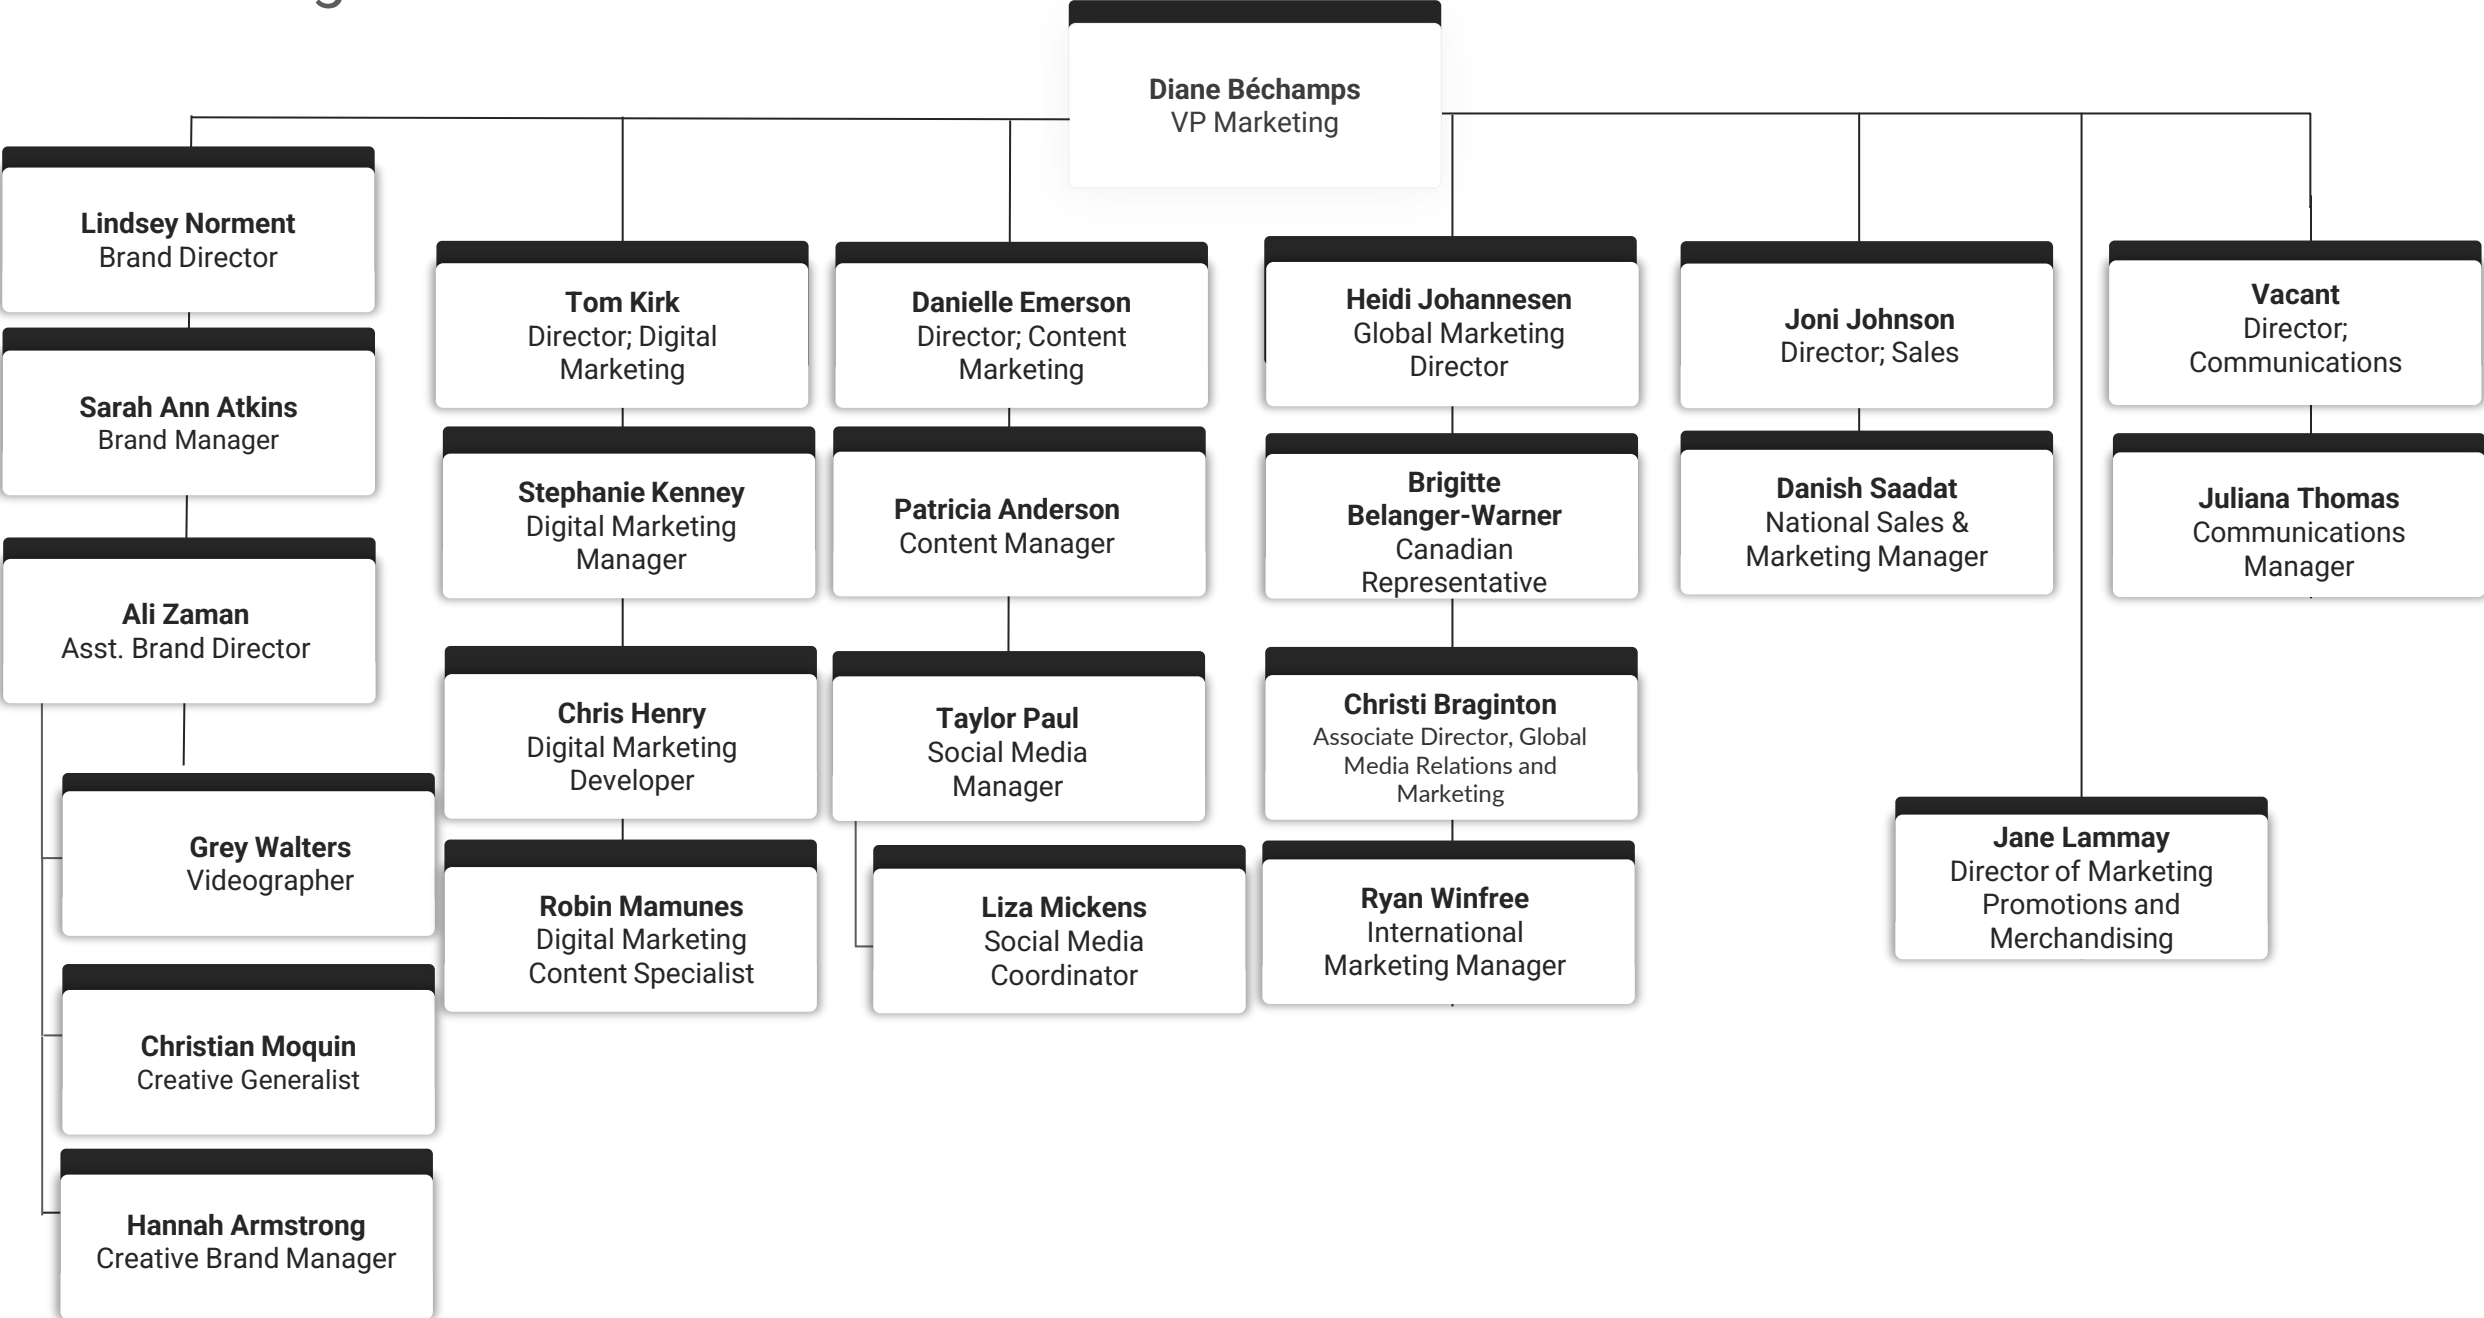

**VIRGINIA
IS FOR
LOVE[®]ERS**

Executive Office & Executive Committee

Virginia Film Office

Research

Marketing

Partnership Marketing

Operations & Finance

Virginia Welcome Centers

Kathy Hart
Asst. Manager at Fredericksburg

Vacant
Lead Travel Counselor at
Fredericksburg

Joe Wehrle
Tourism Relations Manager at
Main Street Station

Kate Boland
Tourism Relations Manager at
East Coast Gateway