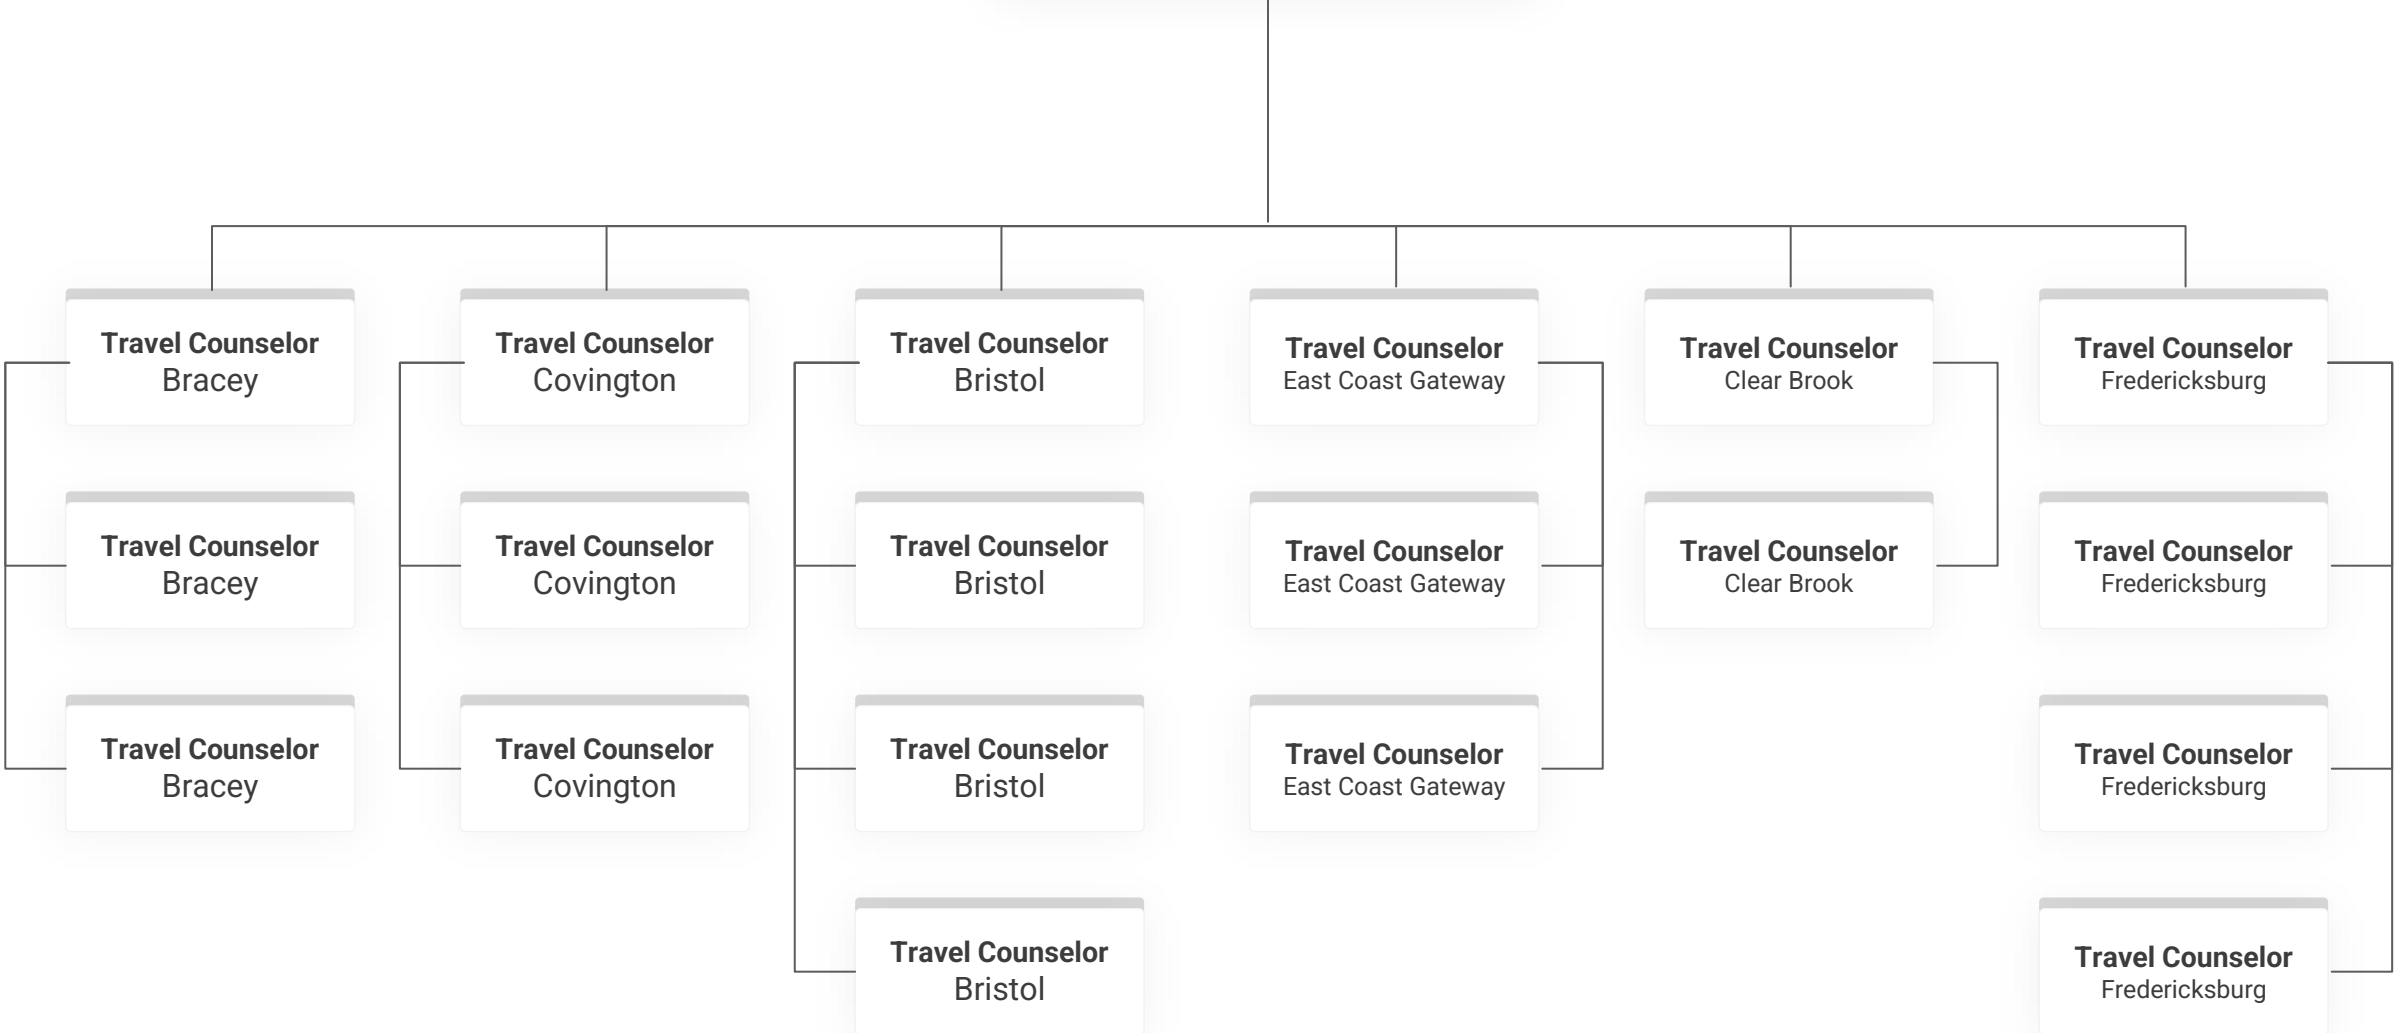

Virginia Welcome Centers

Virginia Welcome Centers
Wage Employees