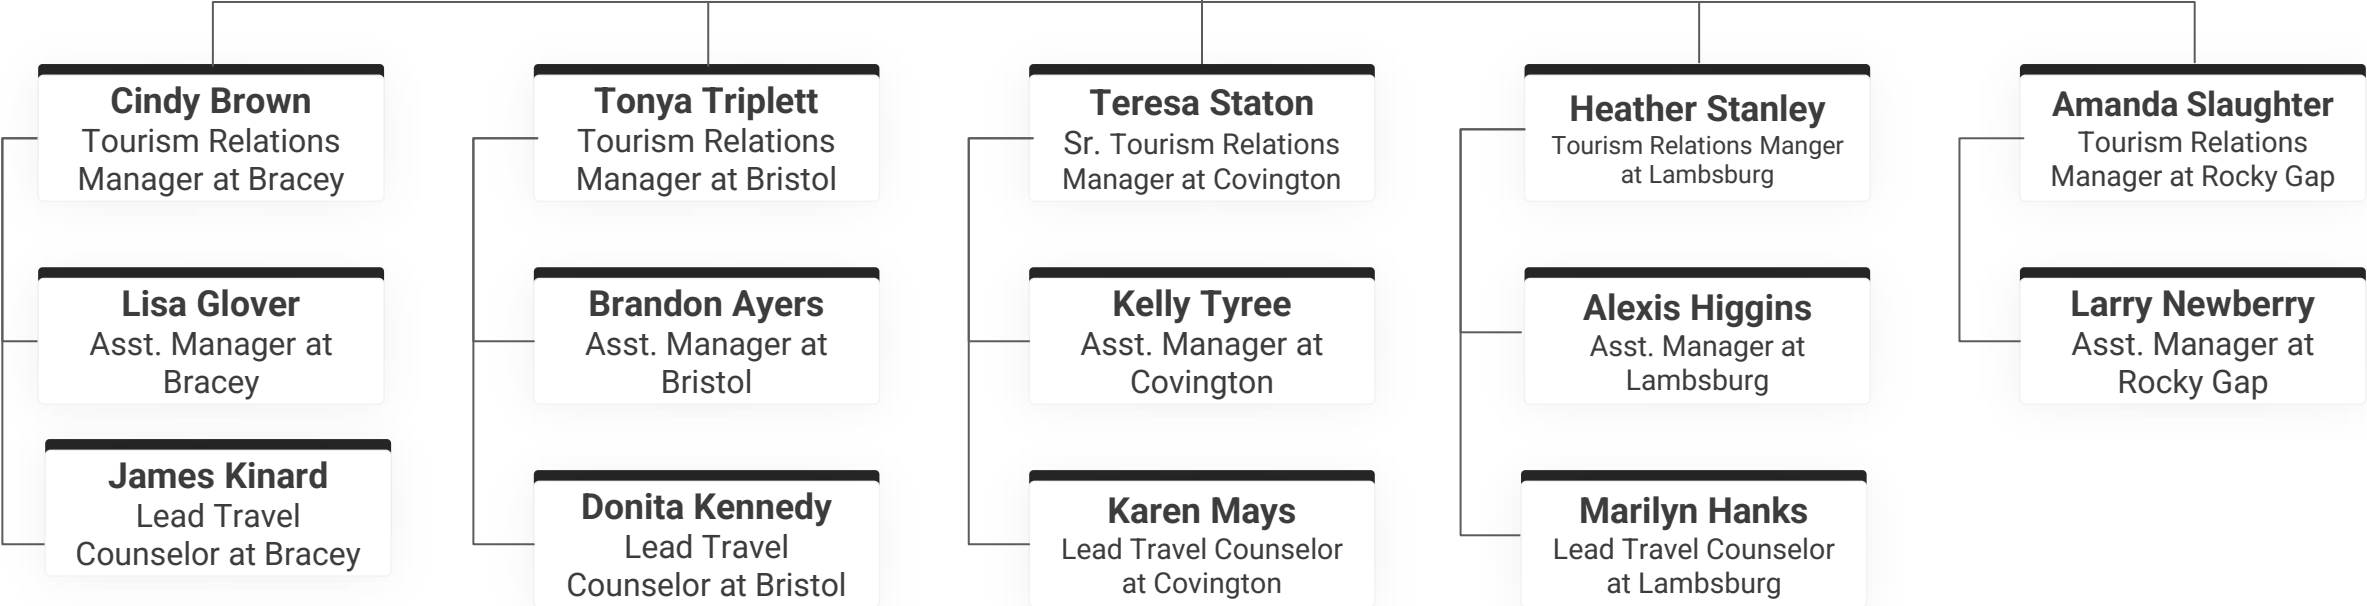

Virginia Welcome Centers

**Virginia Welcome Centers
West**