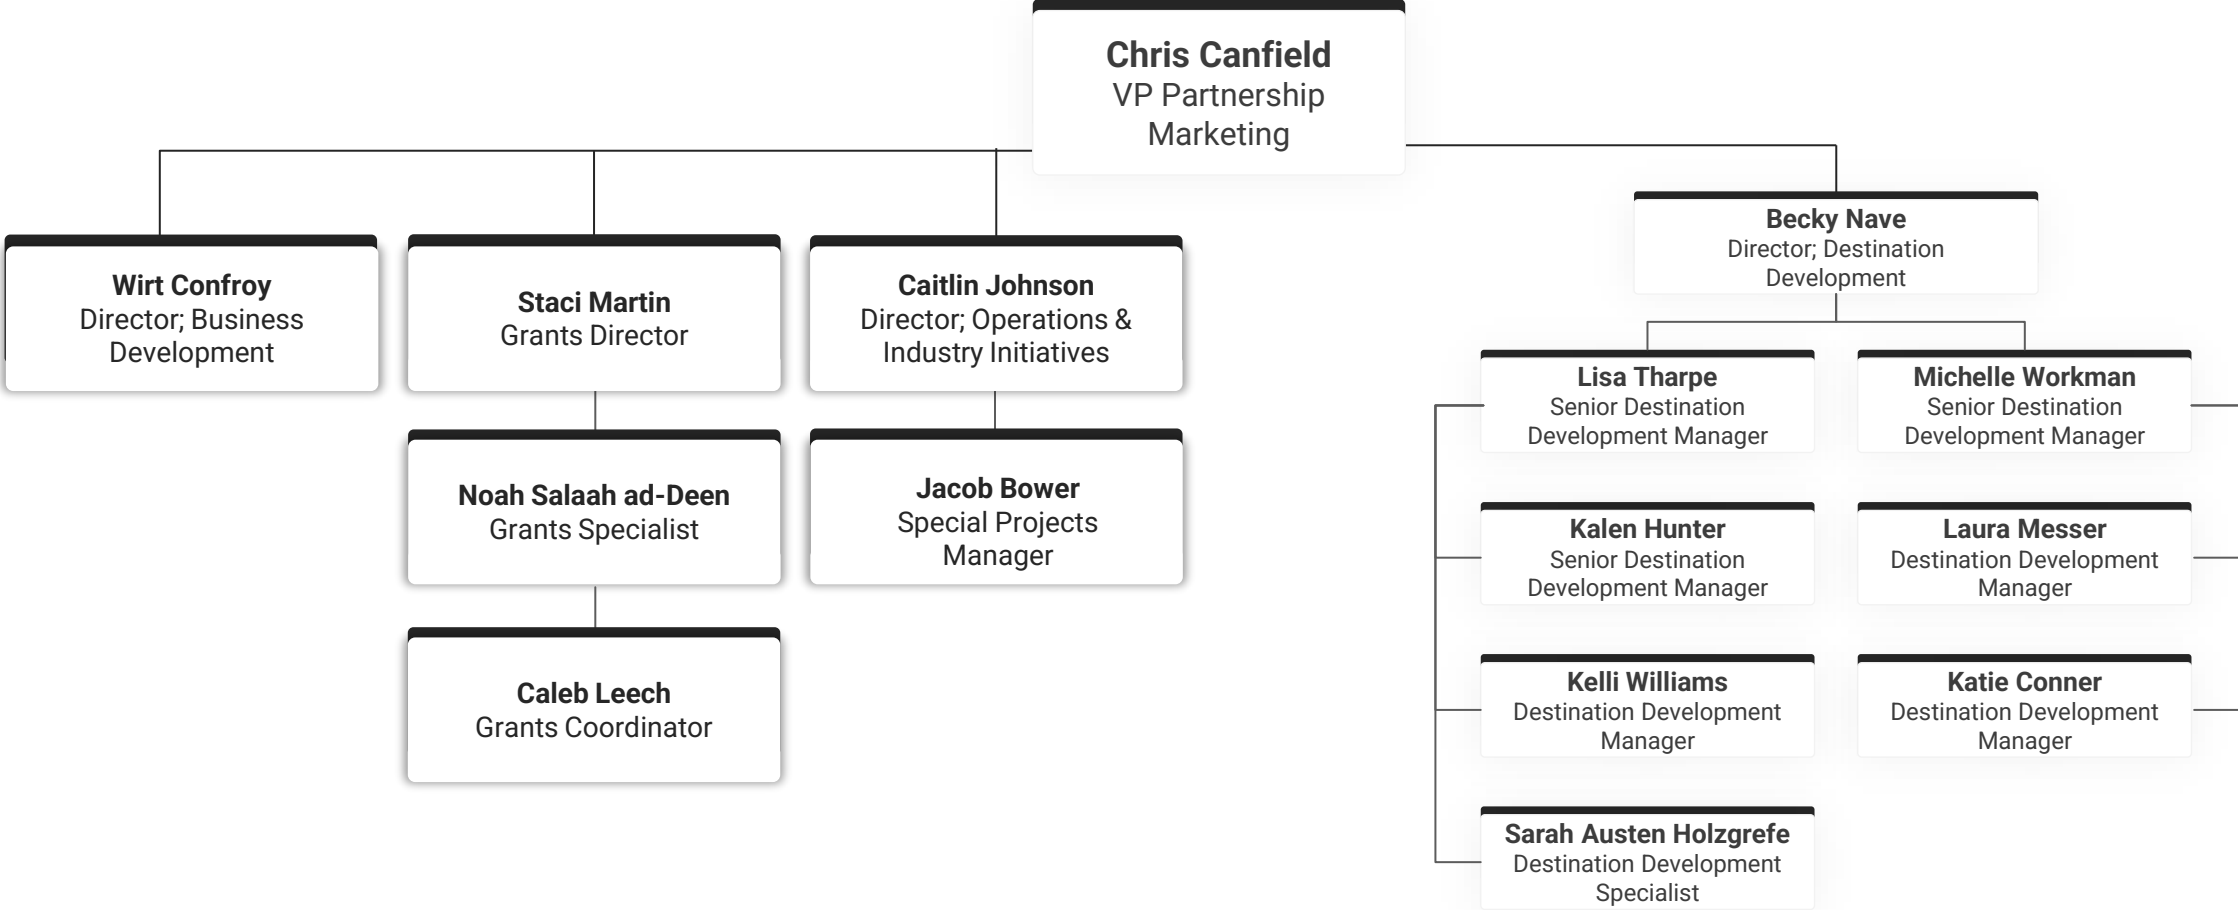

**VIRGINIA
IS FOR
LOVE[®]ERS**

Executive Office & Executive Committee

Virginia Film Office

Research

Marketing

Partnership Marketing

Operations & Finance

Virginia Welcome Centers

Cherron Davis
Sr. Tourism Relations Manager at
New Church

Lindsay Alms
Asst. Manager at New Church

Faith Maddox
Lead Travel Counselor at New
Church

Donna Powers
Tourism Relations Manager at
Skippers

Dominique Walker
Asst. Manager at Skippers

Virginia Welcome Centers East

Kathleen Reilly
Sr. Tourism Relations Manager at
Clear Brook

Joey Larrick
Asst. Manager at Clear Brook

Marlynn Williams
Lead Travel Counselor at Clear
Brook

Deidre (Kris) Brooks
Tourism Relations Manager at
Fredericksburg

Kathy Hart
Asst. Manager at Fredericksburg

Vacant
Lead Travel Counselor at
Fredericksburg

Joe Wehrle
Tourism Relations Manager at
Main Street Station

Kate Boland
Tourism Relations Manager at
East Coast Gateway